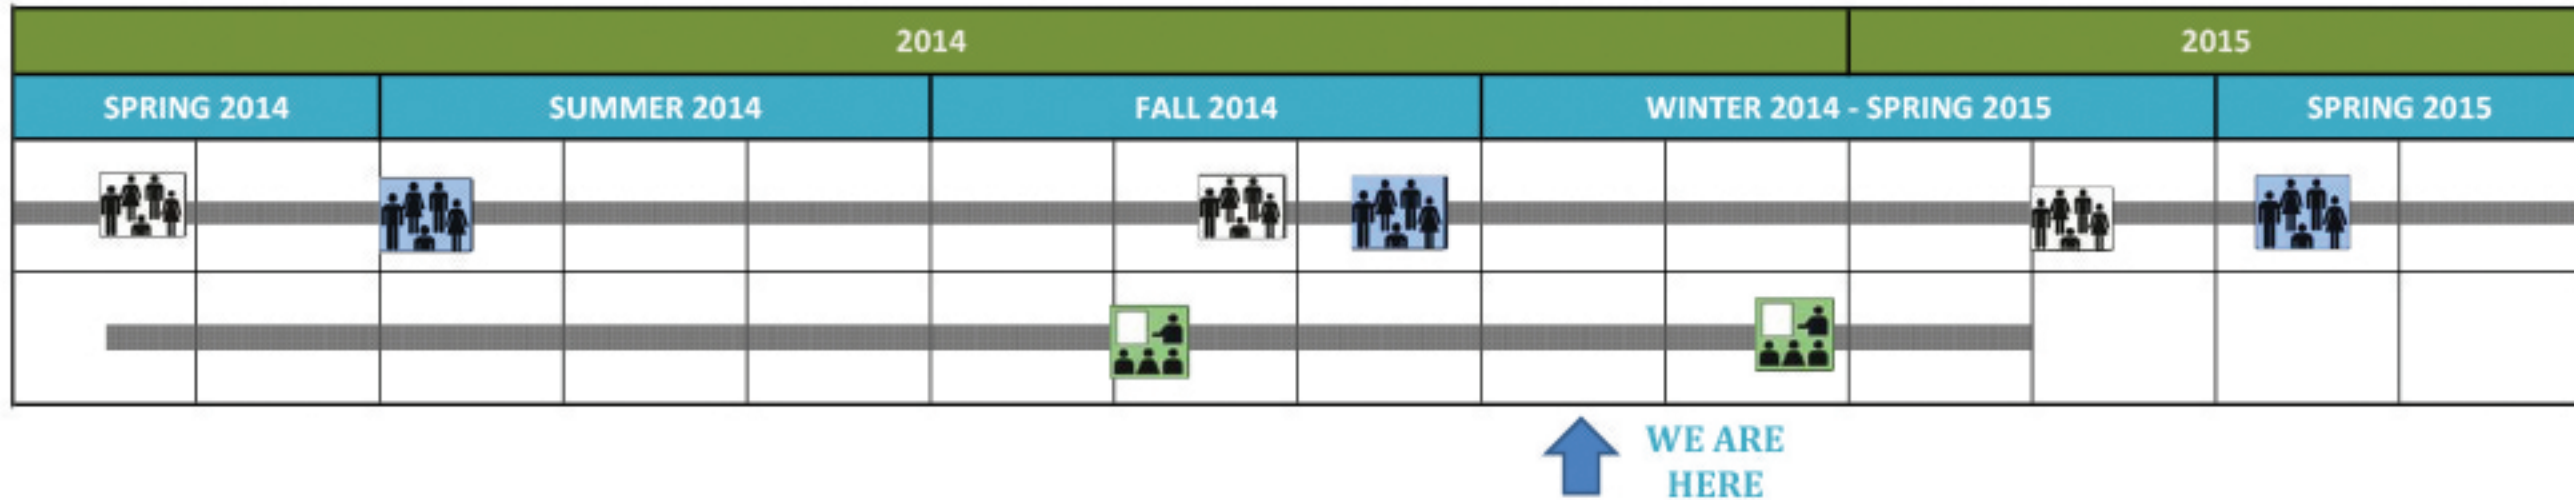

# Central Bergen Bicycle & Pedestrian Plans

## LEGEND

Technical Advisory Committee Meetings (3)

Municipal Workshops (2)

Public Meetings (3)